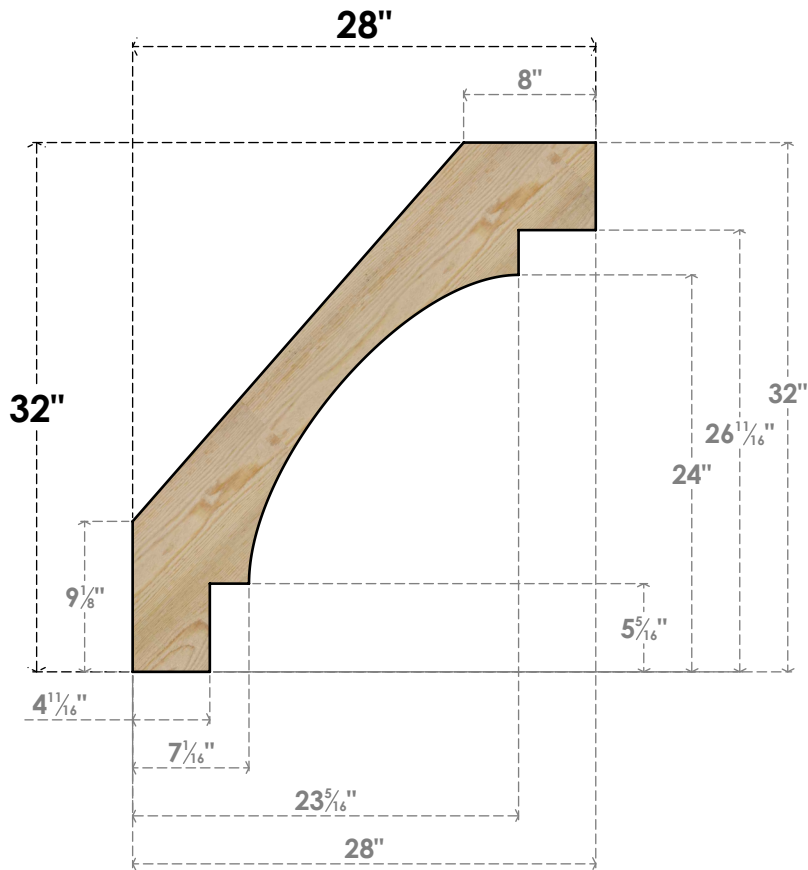

BRC06X28X32MRC00RDF

6"W X 28"D X 32"H MERCED ROUGH SAWN BRACE, DOUGLAS FIR

SIDE

FRONT

EKENA MILLWORK
 2300 WEST MAIN ST.
 CLARKSVILLE, TX 75426
 TOLL FREE: 866-607-0453
 WWW.EKENAMILLWORK.COM

NOTES

1. INSTALLATION TO BE COMPLETED IN ACCORDANCE WITH MANUFACTURER'S SPECIFICATIONS.
2. DRAWING MAY NOT BE TO SCALE
3. THIS DRAWING IS INTENDED FOR DESIGN AND PLANNING PURPOSES ONLY.
4. ALL INFORMATION CONTAINED HEREIN WAS CURRENT AT THE TIME OF DEVELOPMENT BUT MUST BE REVIEWED AND APPROVED BY THE PRODUCT MANUFACTURER TO BE CONSIDERED ACCURATE.
5. PRODUCTS ARE NOT KILN DRIED. THIS ITEM IS UNIQUE AND WILL CONTAIN THE NATURAL VARIATIONS THAT THE WOOD SPECIES OFFERS. THIS MAY RESULT IN VARIATIONS UP TO 1/4"